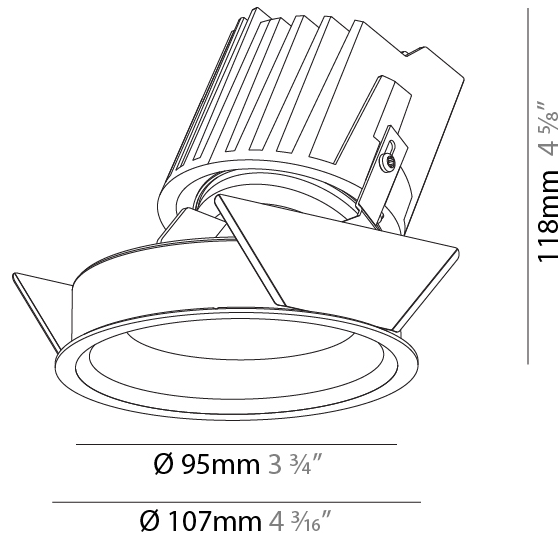

RATINGS AND CERTIFICATIONS

Certified By: Certified for North American Standards
IP rating: IP20